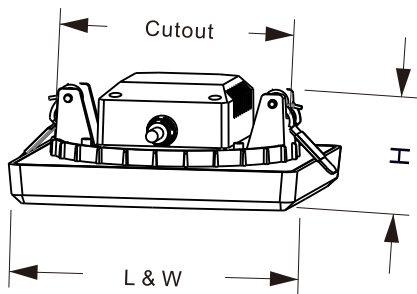

**Datasheet- Frameless Panel Light (Square)**

**PARAMETERS:**

Model No.:	3.5S01	4S01	5S01	6S01
Power	10W	15W	20W	24W
Dimension	L110W110xH43mm	L130W130xH43mm	L160W160xH43mm	L180W180xH43mm
Cutout	95mm	115mm	140mm	155mm
LED Chip	2835SMD			
Luminous Efficacy	100lm/W			
Beam Angle	120°			
CRI	Ra>80			
CCT	3000K/4000K/6000K			

**DIMENSIONS**

**LIGHTING DISTRIBUTIONS**

**EXPLODE**

**APPLICATIONS**