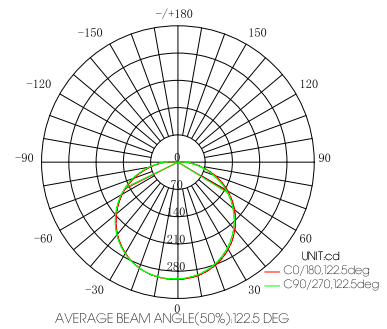

**Datasheet- Frameless Panel Light (Square)**

**PARAMETERS:**

Model No.:	3.5S01	4S01	5S01	6S01
Power	10W	15W	20W	24W
Dimension	L110W110xH43mm	L130W130xH43mm	L160W160xH43mm	L180W180xH43mm
Cutout	95mm	115mm	140mm	155mm
LED Chip	2835SMD			
Luminous Efficacy	100lm/W			
Beam Angle	120°			
CRI	Ra>80			
CCT	3000K/4000K/6000K			

**DIMENSIONS**

**LIGHTING DISTRIBUTIONS**

**EXPLODE**

**APPLICATIONS**